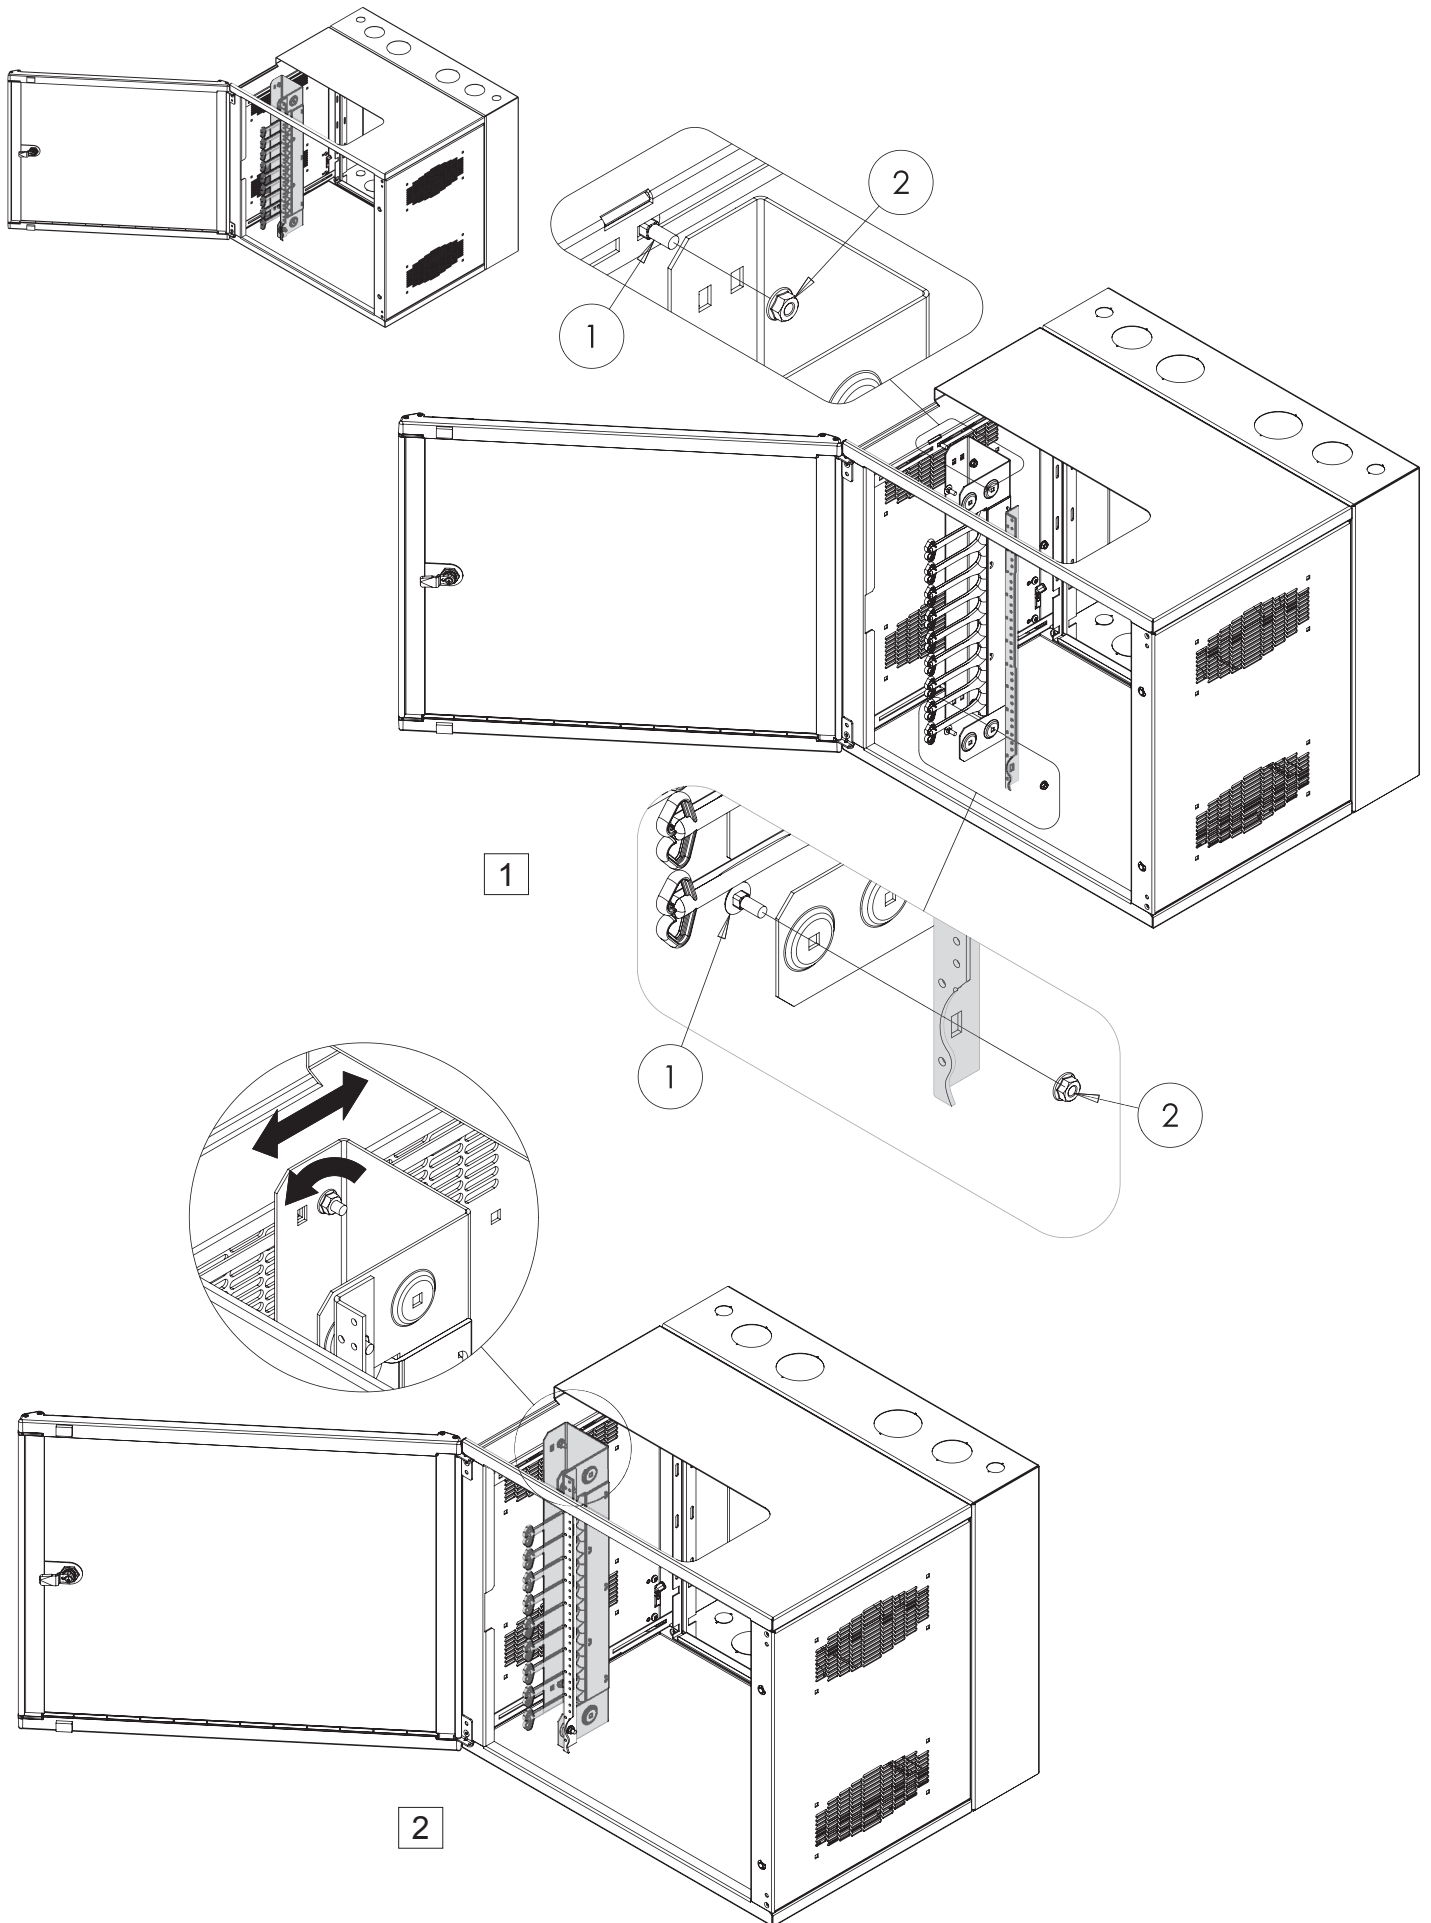

ACCESSPLUS II®

Cable Manager
Rack Angles

HOFFMAN (World Headquarters)
2100 Hoffman Way
Anoka, MN 55303-1745 USA
(763) 421-2240 Fax: (763) 422-2178
Customer Service: (763) 422-2211
www.hoffmanonline.com

Canada
HOFFMAN
111 Grangeway Avenue
Suite 504
Scarborough, Ontario M1H 3E9
(416) 289-2770 Fax: (416) 289-2883
1-800-668-2500 (Canada only)