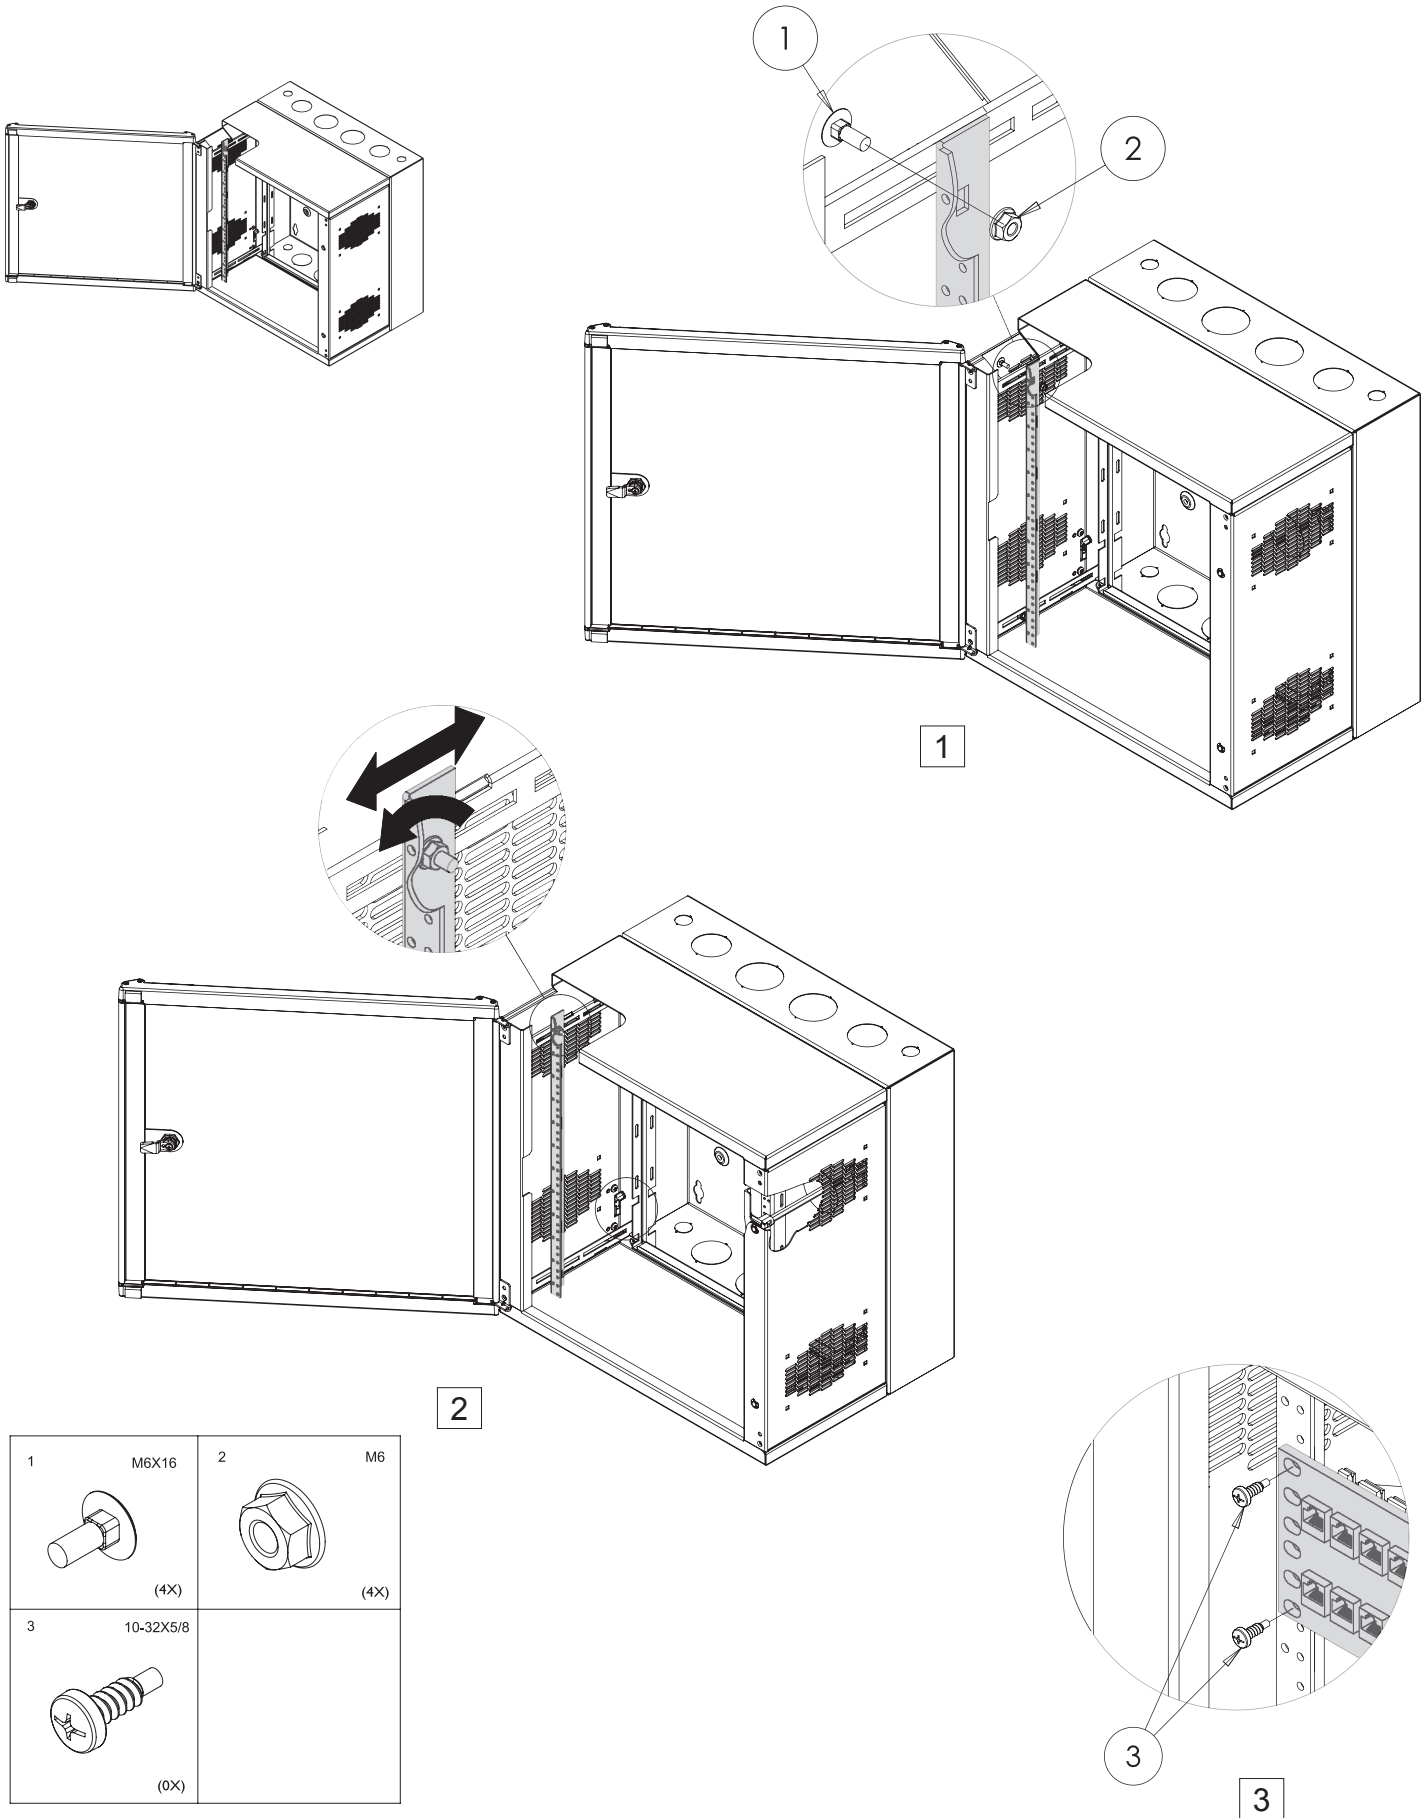

ACCESSPLUS II®

Cable Manager
Rack Angles

HOFFMAN (World Headquarters)
2100 Hoffman Way
Anoka, MN 55303-1745 USA
(763) 421-2240 Fax: (763) 422-2178
Customer Service: (763) 422-2211
www.hoffmanonline.com

Canada
HOFFMAN
111 Grangeway Avenue
Suite 504
Scarborough, Ontario M1H 3E9
(416) 289-2770 Fax: (416) 289-2883
1-800-668-2500 (Canada only)