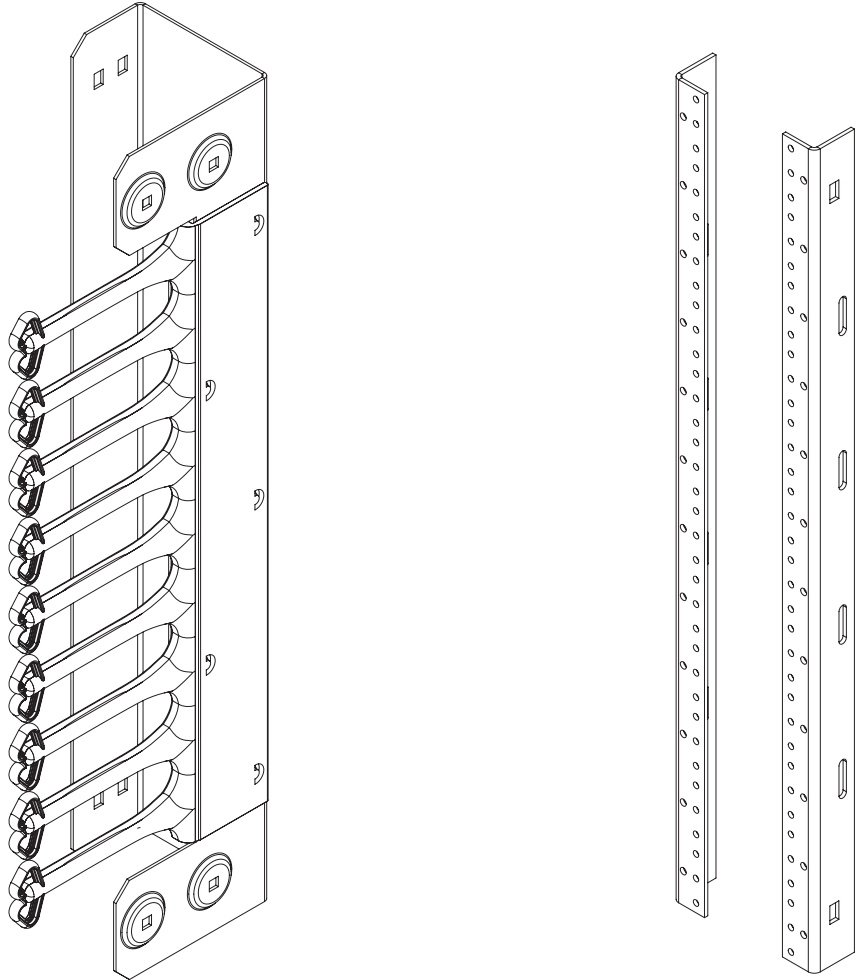

ACCESSPLUS II®

Cable Manager
Rack Angles

HOFFMAN (World Headquarters)
2100 Hoffman Way
Anoka, MN 55303-1745 USA
(763) 421-2240 Fax: (763) 422-2178
Customer Service: (763) 422-2211
www.hoffmanonline.com

Canada
HOFFMAN
111 Grangeway Avenue
Suite 504
Scarborough, Ontario M1H 3E9
(416) 289-2770 Fax: (416) 289-2883
1-800-668-2500 (Canada only)